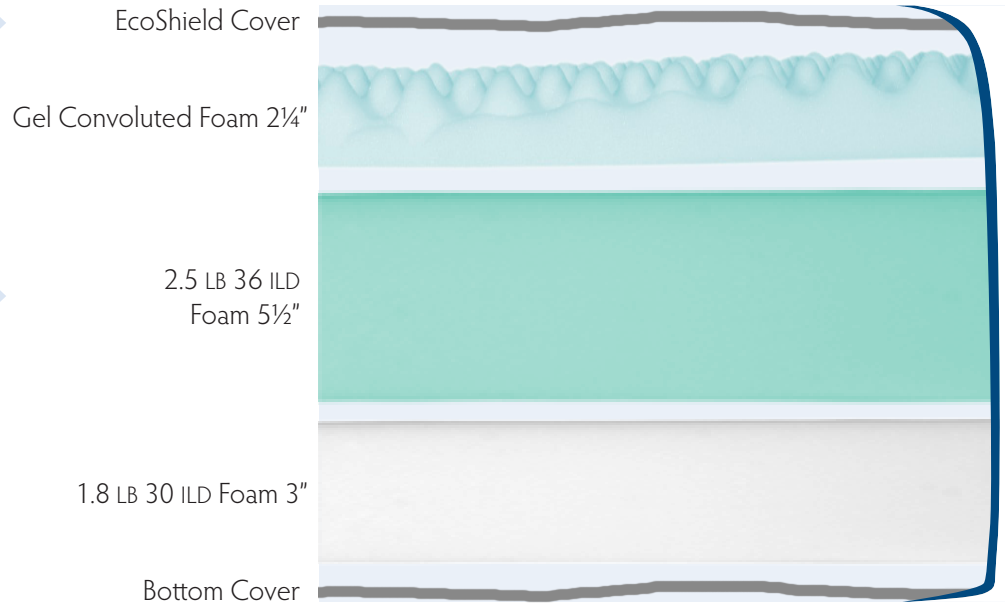

# EVENING DREAMS

GEL FIRM

PURE MICHIGAN®

## ECOSHIELD COVER

Natural plant extract in this cover repels bed bugs and dust mites!

## HIGH DENSITY FOAM CORE

The highest density foam core for the ultimate support and durability.

Available with a hand-crafted Semi-Flex Foundation.

All of our foams are certified to be safe and non-toxic.