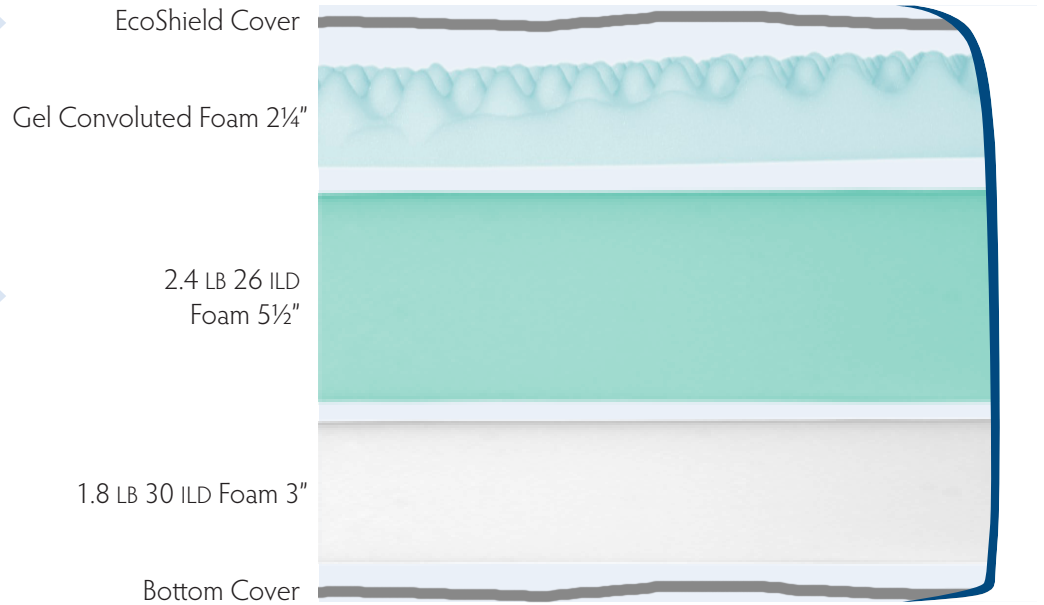

EVENING DREAMS

GEL PLUSH

PURE MICHIGAN®

ECOSHIELD® COVER

Natural plant extract in this cover repels bed bugs and dust mites!

HIGH DENSITY FOAM CORE

The highest density foam core for the ultimate support and durability.