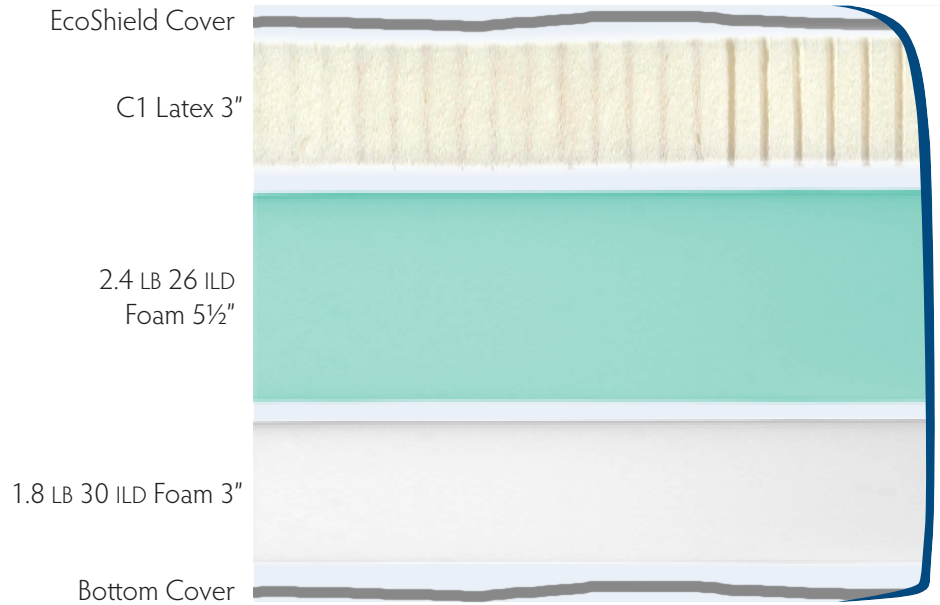

EVENING DREAMS

LATEX PLUSH

PURE MICHIGAN®

ECOSHIELD COVER

Natural plant extract in this cover repels bed bugs and dust mites!

HIGH DENSITY FOAM CORE

The highest density foam core for the ultimate support and durability.