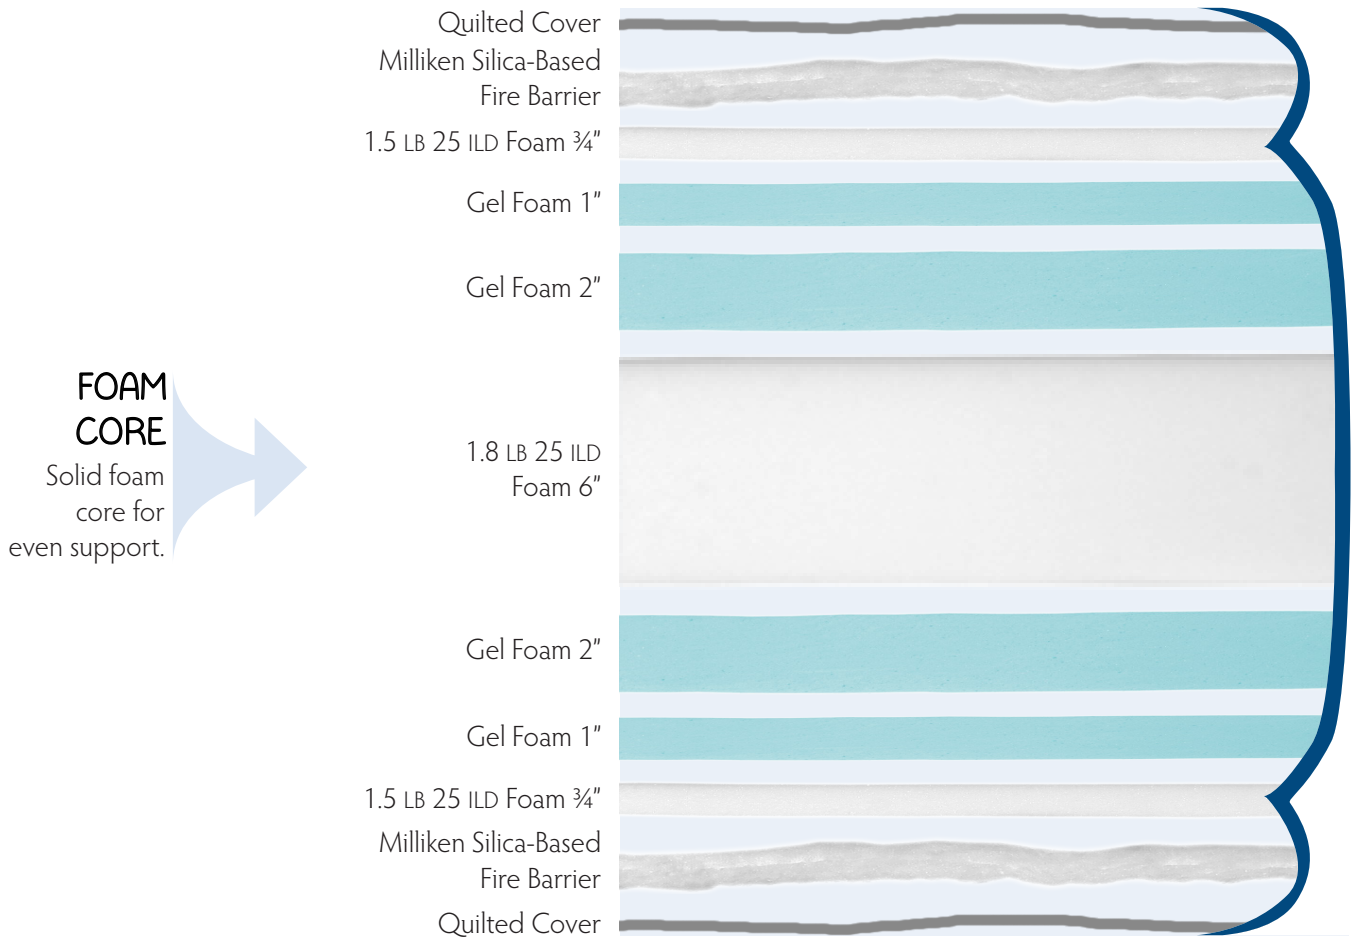

STERLING FOAM

TWO-SIDED DESIGN

PURE MICHIGAN®

Available with a hand-crafted Semi-Flex Foundation.

All of our foams are certified to be safe and non-toxic.

All from our family owned factory in Grand Ledge, MI.