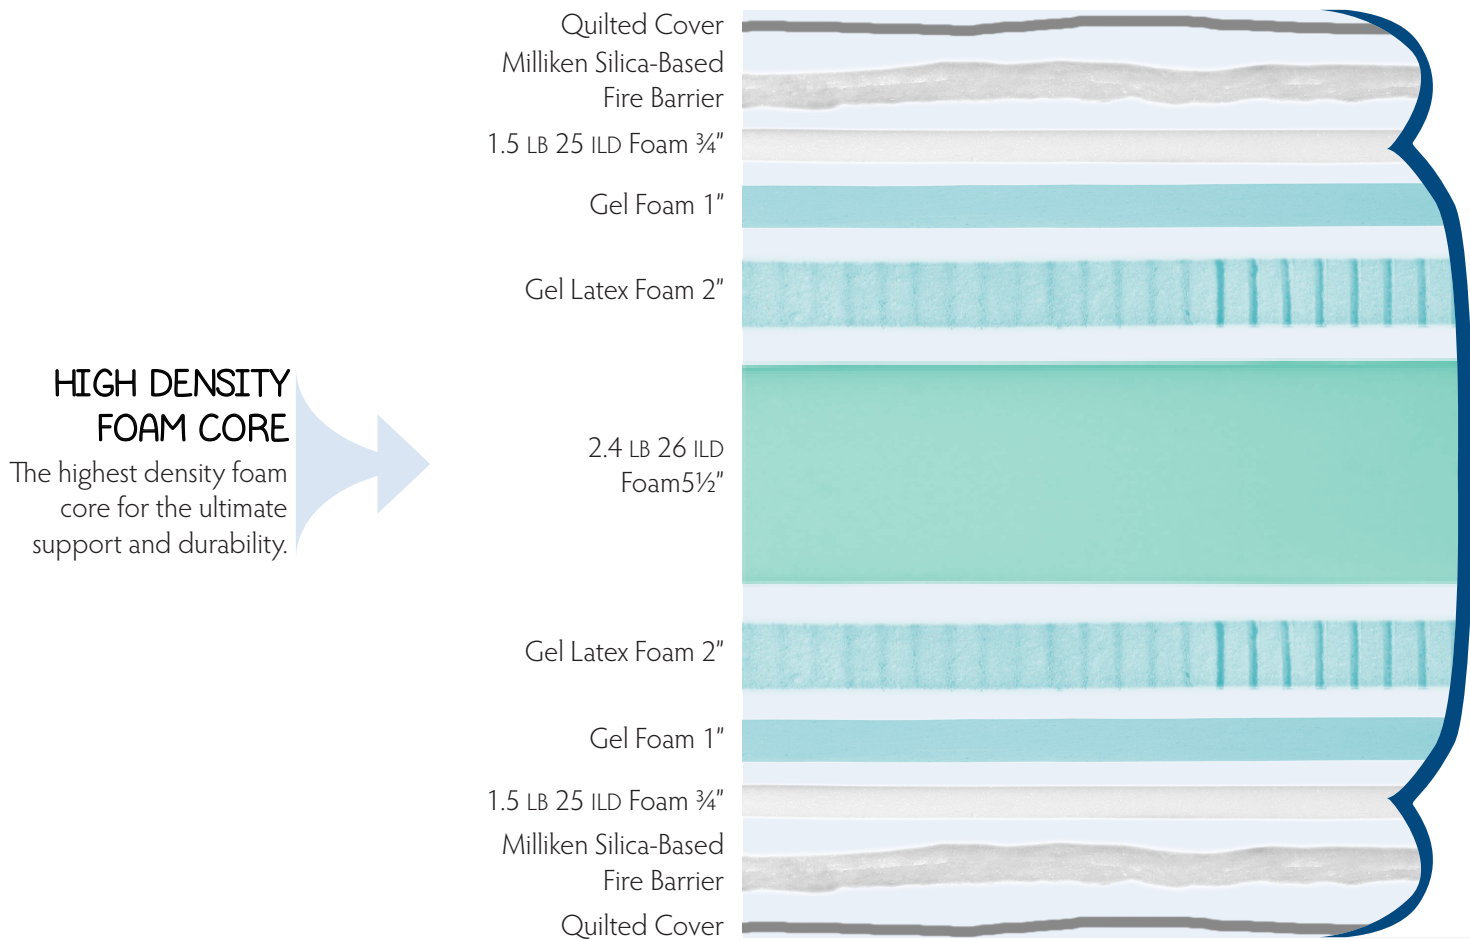

TWILIGHT

TWO-SIDED DESIGN

PURE MICHIGAN®

Available with a hand-crafted Semi-Flex Foundation.

All of our foams are certified to be safe and non-toxic.

All from our family owned factory in Grand Ledge, MI.