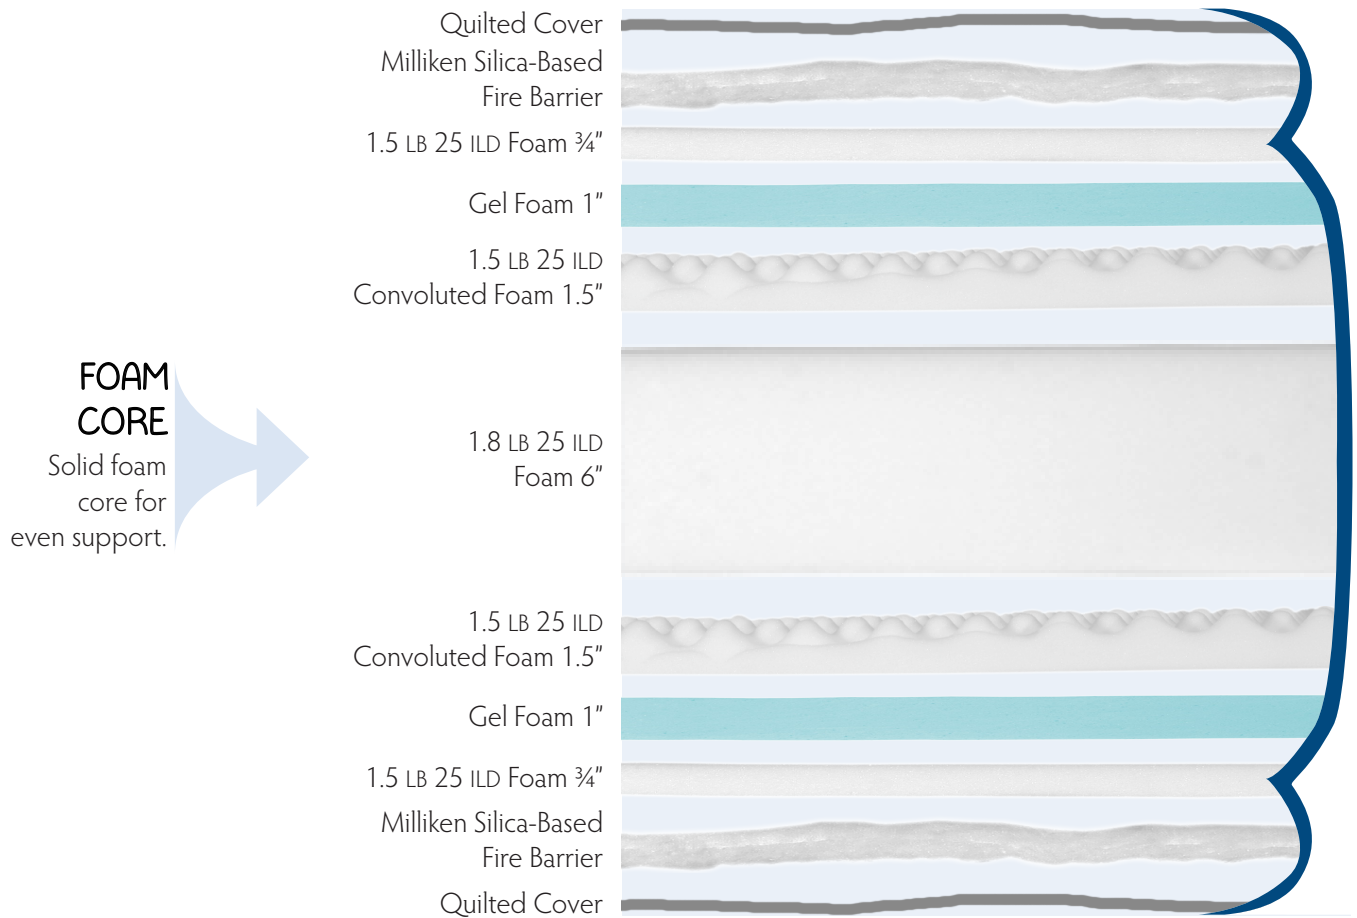

# WESTBURY FOAM

TWO-SIDED DESIGN

PURE MICHIGAN®

Available with a hand-crafted Semi-Flex Foundation.

All of our foams are certified to be safe and non-toxic.

All from our family owned factory in Grand Ledge, MI.